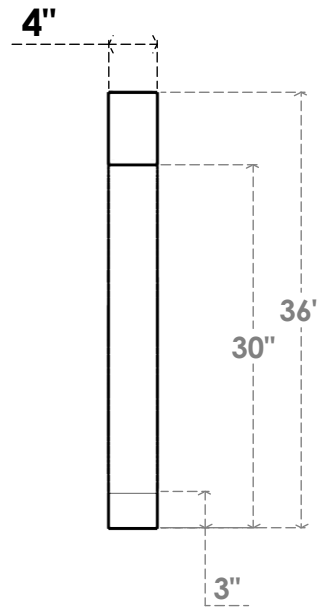

ITEM NUMBER: BRCPC040X32000X36000IMP

4"W X 32"D X 36"H IMPERIAL ARCHITECTURAL GRADE PVC CLOSED KNEE BRACE

SIDE PROFILE

FRONT PROFILE

ISOMETRIC

EKENA MILLWORK
2300 WEST MAIN ST.
CLARKSVILLE, TX 75426
TOLL FREE: 866-607-0453
WWW.EKENAMILLWORK.COM

NOTES

1. INSTALLATION TO BE COMPLETED IN ACCORDANCE WITH MANUFACTURER'S SPECIFICATIONS.
2. DRAWING MAY NOT BE TO SCALE
3. THIS DRAWING IS INTENDED FOR DESIGN AND PLANNING PURPOSES ONLY.
4. ALL INFORMATION CONTAINED HEREIN WAS CURRENT AT THE TIME OF DEVELOPMENT BUT MUST BE REVIEWED AND APPROVED BY THE PRODUCT MANUFACTURER TO BE CONSIDERED ACCURATE.
5. ARCHITECTURAL GRADE PVC PRODUCTS ARE MADE FROM EXPANDED CELLULAR PVC AND COME NATURALLY WHITE BUT MAY BE PAINTED