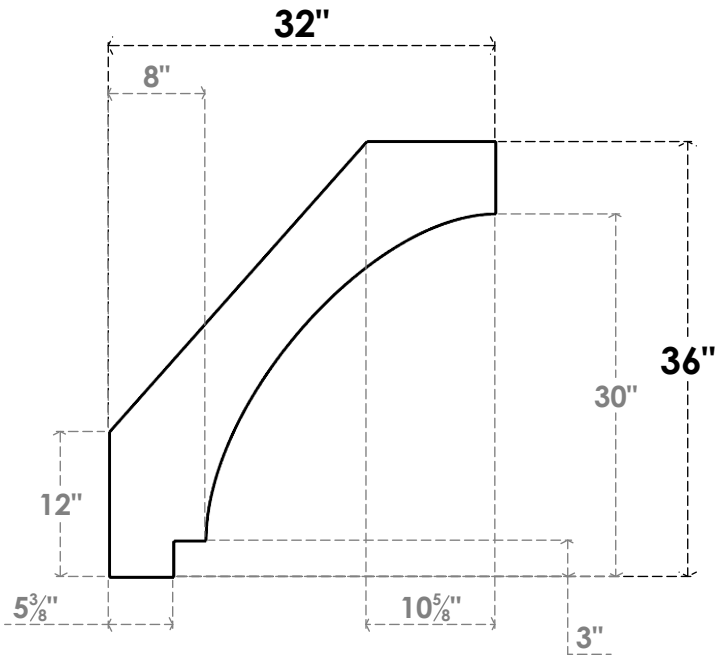

ITEM NUMBER: BRCPC040X32000X36000IMP

4"W X 32"D X 36"H IMPERIAL ARCHITECTURAL GRADE PVC CLOSED KNEE BRACE

SIDE PROFILE

FRONT PROFILE

ISOMETRIC

EKENA MILLWORK
2300 WEST MAIN ST.
CLARKSVILLE, TX 75426
TOLL FREE: 866-607-0453
WWW.EKENAMILLWORK.COM